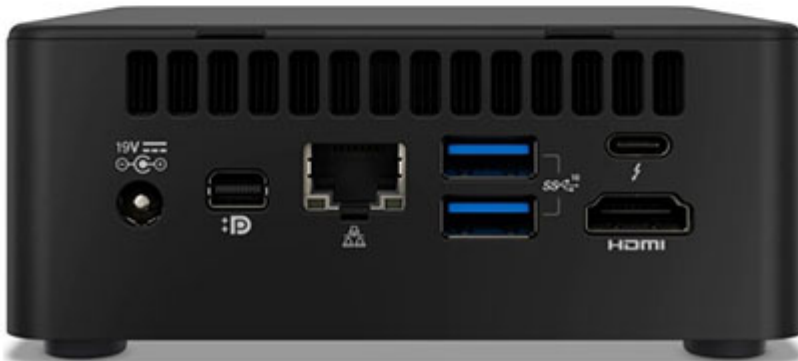

549.00 EUR

incl. 19% VAT, plus [shipping](#)

- 4x 1,2GHz, 4,20GHz Turbo !
- 4 Cores / 8 Threats !
- 12-28W TDP !
- Thunderbolt !

- Typ / Chipset: Mini-PC / System-on-Chip (SoC)
- >CPU: Intel Core i5-1135G7, 4C/8T, 1.20-4.70GHz, 12MB+5MB Cache, 12-28W TDP, Codename "Tiger Lake-UP3" (Willow Cove, 10nm SuperFin)
- 2x DDR4 SO-DIMM, dual PC4-25600S/■DDR4-3200, max. 64GB (UDIMM)
- 1x SATA 6Gb/■s, 1x M.2/■M-Key (PCIe 4.0 x4/■SATA, 2280)
- Extension Slot internal: 1x 2.5", 7mm
- Grphics: Intel Iris Xe Graphics (iGPU), 80EU/640SP, 1.30GHz, Codename "Tiger Lake GT2" (Gen12 Xe)
- Connectors: 1x HDMI 2.0b, 1x Mini DisplayPort 1.4, 3x USB-A 3.1, 2x Thunderbolt 3, 1x 2.5GBase-T (Intel I225-V), 1x Klinke, 1x DC-In
- Wi-Fi 6 (WLAN 802.11a/■b/■g/■n/■ac/■ax, 2x2, Intel AX201), Bluetooth 5.2
- SD-Card (UHS-II) Reader
- Power supply external, 1x DC-In (120W/■19V)
- VESA-Mount: 75x75/■100x100 (included)
- Dimmensions (BxHxT): 117x51x112mm
- Volumen: 0.7l
- Special features: Infrared-Sensor, SecureLock (Kensington), 4x Display Support, integrated Microfonarray (Support for Voiceassistant: Amazon Alexa)

Powercord not included!